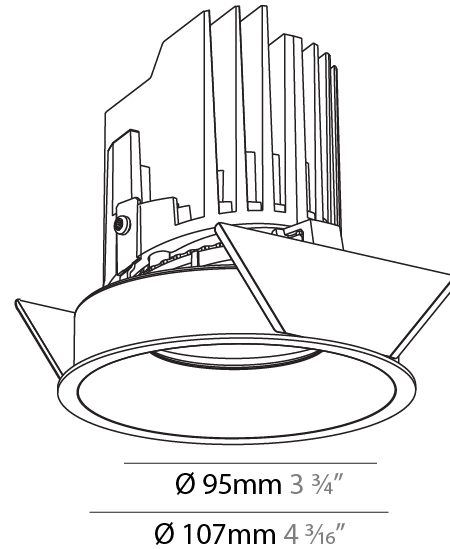

GENERAL

Series: Bioniq
 Subseries: Bioniq Round Semi Adjustable
 Brand: Prolicht
 Division: Architectural
 Mounting Type: Recessed
 Mounting Location: Ceiling
 Subcategory: Downlight

PHYSICAL

Shape: Round
 Diameter (mm): 107
 Diameter (in): 4 3/16
 Height (mm): 112
 Height (in): 4 7/16
 Ceiling Thickness (mm): 10 / 12.5 / 15
 Ceiling Thickness (in): 3/8 or 1/2 or 9/16
 Min. Recessing Depth (mm): 130
 Min. Recessing Depth (in): 5 1/8
 Light Distribution: Adjustable / Downlight
 Weight (kg): 0.452
 Weight (lbs): 1
 Fixture Finish: SSR / BKV / CWI / CRY / HAB / UFT / ITA / RUA / FTG / MYG / LOD / PUS / FRO / FUP / KIA / POP / BLS / SPG / MEY / GOH / GUM / CHC / COM / ABZ / JAG / OBR / MOS / ROR
 Fixture Material: Aluminum Die Cast
 Cut-out Measurements: 98mm / 3 7/8"

OPTICAL

Reflector°: 10
 Adjustability: Rotational 355°; Tilt 10°

RATINGS AND CERTIFICATIONS

Certified By: Certified for North American Standards
 IP rating: IP54

112mm 4 7/16"

	98mm 3 7/8"	130mm 5 1/8"	10 15mm 3/8" 9/16"	10°	355°	