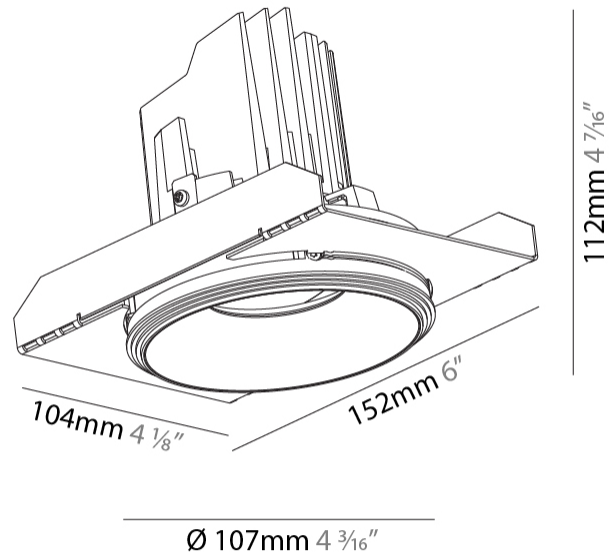

ELECTRICAL

Lamp Type: LED (Zhaga Standard)
Input Wattage (W): 13.2 / 16.5
Total Output Wattage (W): 12.1 / 14.7
Dimming: Tri-Mode (Non-Dimming and Phase Dimming (120Vac only) and 0-10V Dimming)
Driver Included: No
Driver Location: Recessed Housing
Driver Type: Constant Current - Universal
Driver Class: Class 2
Housing: See components
Input Voltage (V): 120 - 277
Constant Current (MA): 350

LED

Number of LEDs: 1
Color Temperature (°K): 2700 / 3000 / 3500 / 4000
Max. Delivered Lumen (lm): 850 / 950 / 1019 / 1040
Nominal Lumen (lm): 960 / 1070 / 1156 / 1180
CRI: >90 CRI
Efficiency (%): 88.5
Lamp Life (hrs): 50000
Upon Request: RGB-W Tunable White Special Color Temperature Special LED

OPTICAL

Reflector°: 10
Adjustability: Rotational 355°; Tilt 10°
Upon Request: Special Beam Angles

RATINGS AND CERTIFICATIONS

Zaneen Group Inc. © 2024, T 1800-388-3382, F 416-247-9319, www.zaneen.com
Certified By: Certified for North American Standards
Available for international specifications by adding "INT" at the end of the existing Model #. For assistance on 'custom' specifications, contact zteam@zaneen.com.
IP Rating: IP20
If a conflict occurs to supply the best product, we reserve the right to change specifications or materials without notice. The most recent specification sheets are found at zaneen.com